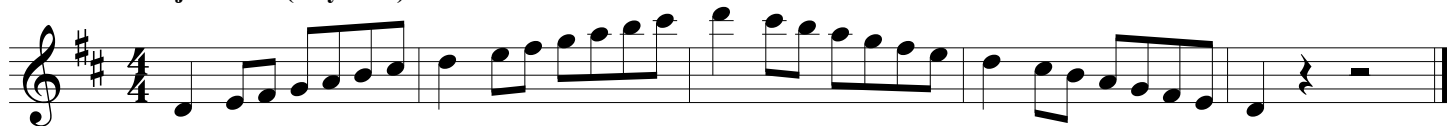

2021-2022 8th Grade All State Band Scales (Tenor Sax)

To be played at 120 BPM.

Concert C Major Scale (Key of D)

Concert Eb Major (Key of F)

Chromatic Scale